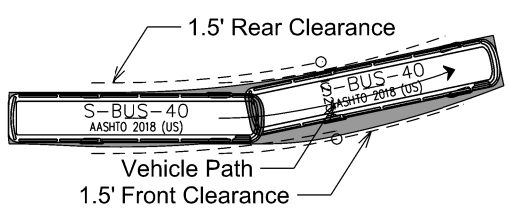

Legend

- Thru Movement
- Left-Turn Movement
- Right-Turn Movement

S-BUS-40
feet

Width	:	8.00
Track	:	8.00
Lock to Lock Time	:	6.0
Steering Angle	:	34.4

Legend

- Thru Movement
- Left-Turn Movement
- Right-Turn Movement