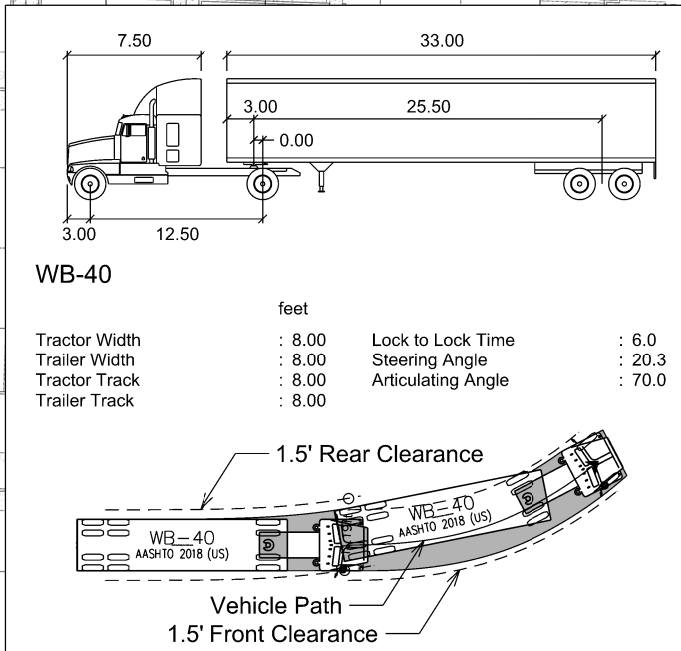

Legend

- Thru Movement
- Left-Turn Movement
- Right-Turn Movement