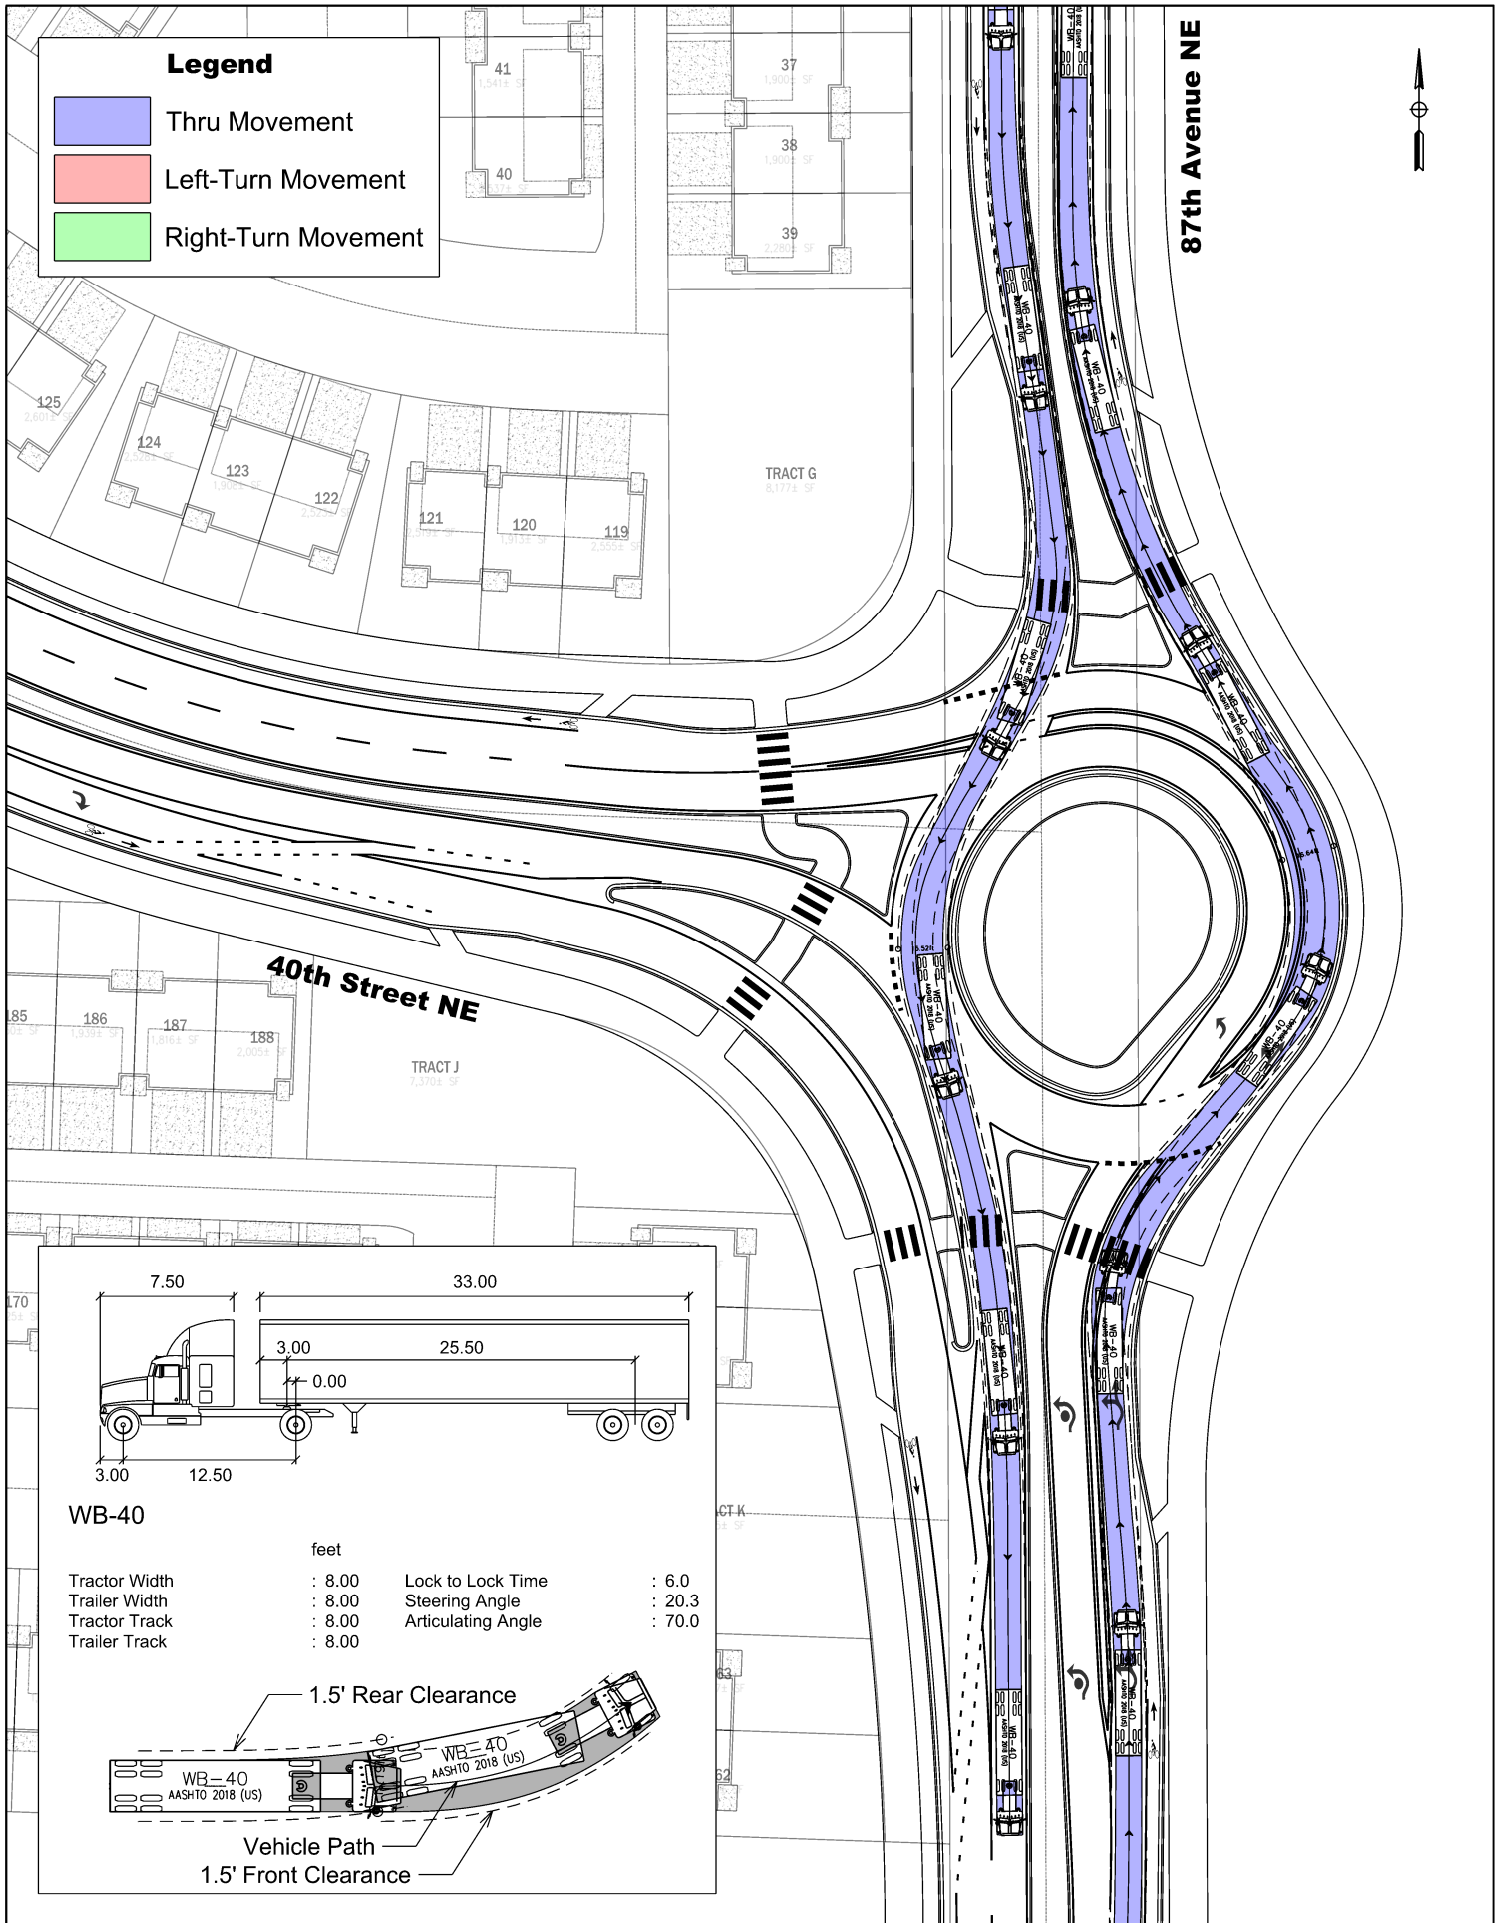

Legend

- Thru Movement
- Left-Turn Movement
- Right-Turn Movement

S-BUS-40
feet

Width	:	8.00
Track	:	8.00
Lock to Lock Time	:	6.0
Steering Angle	:	34.4

Legend

- Thru Movement
- Left-Turn Movement
- Right-Turn Movement

Legend

- Thru Movement
- Left-Turn Movement
- Right-Turn Movement

Legend

- Thru Movement
- Left-Turn Movement
- Right-Turn Movement

Legend

- Thru Movement
- Left-Turn Movement
- Right-Turn Movement

Legend

- Thru Movement
- Left-Turn Movement
- Right-Turn Movement