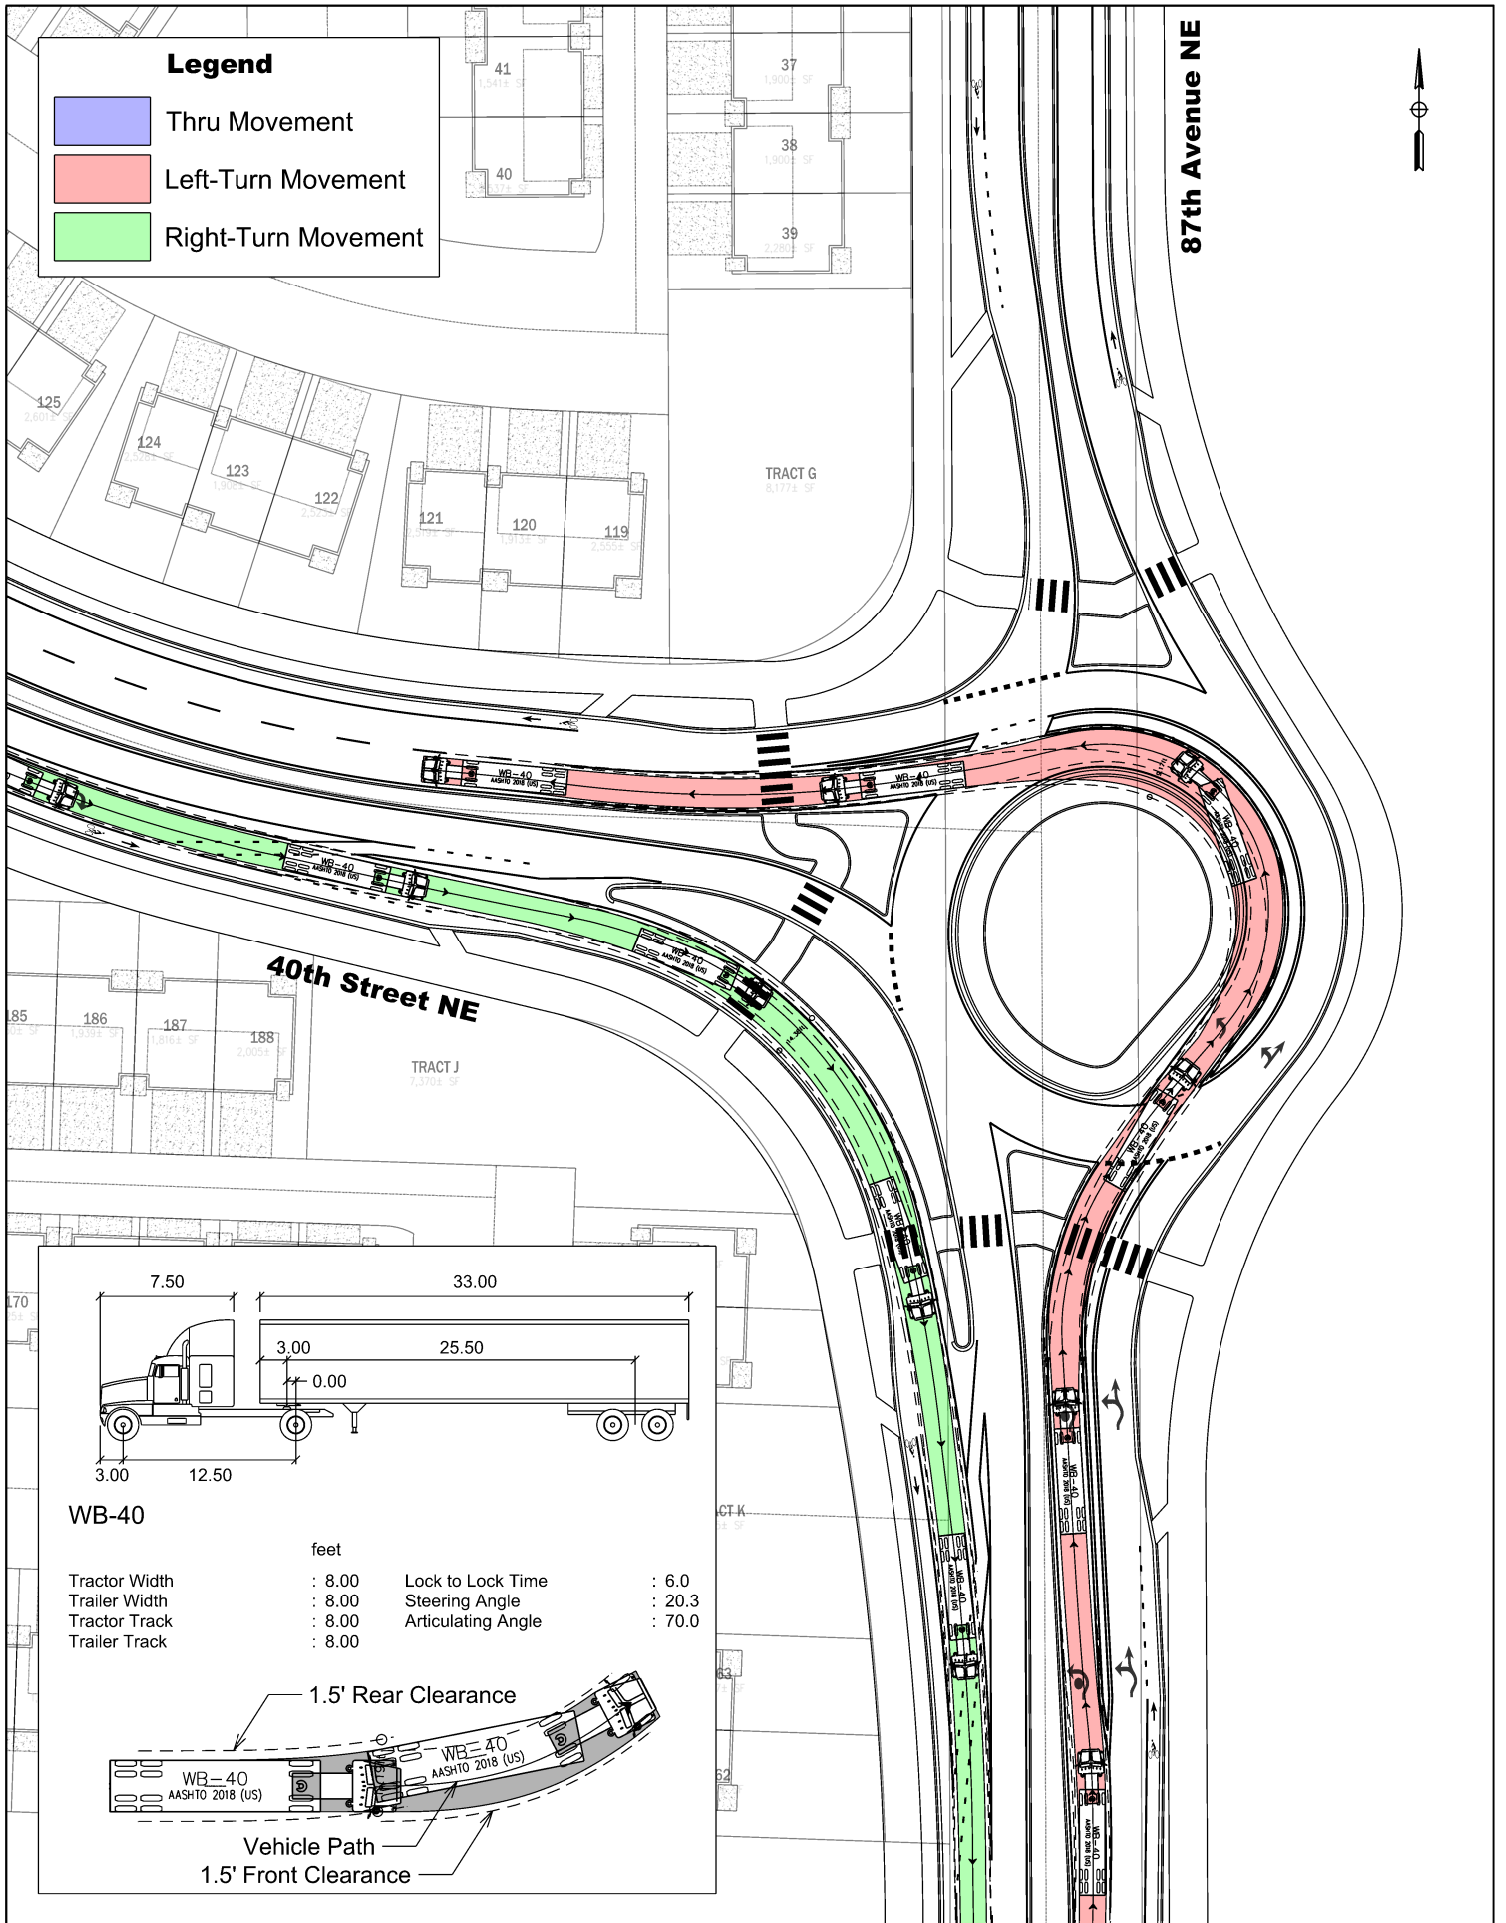

Legend

- Thru Movement
- Left-Turn Movement
- Right-Turn Movement

S-BUS-40
feet

Width	:	8.00
Track	:	8.00
Lock to Lock Time	:	6.0
Steering Angle	:	34.4

Legend

- Thru Movement
- Left-Turn Movement
- Right-Turn Movement

Legend

- Thru Movement
- Left-Turn Movement
- Right-Turn Movement

Legend

- Thru Movement
- Left-Turn Movement
- Right-Turn Movement

Legend

- Thru Movement
- Left-Turn Movement
- Right-Turn Movement

Legend

- Thru Movement
- Left-Turn Movement
- Right-Turn Movement