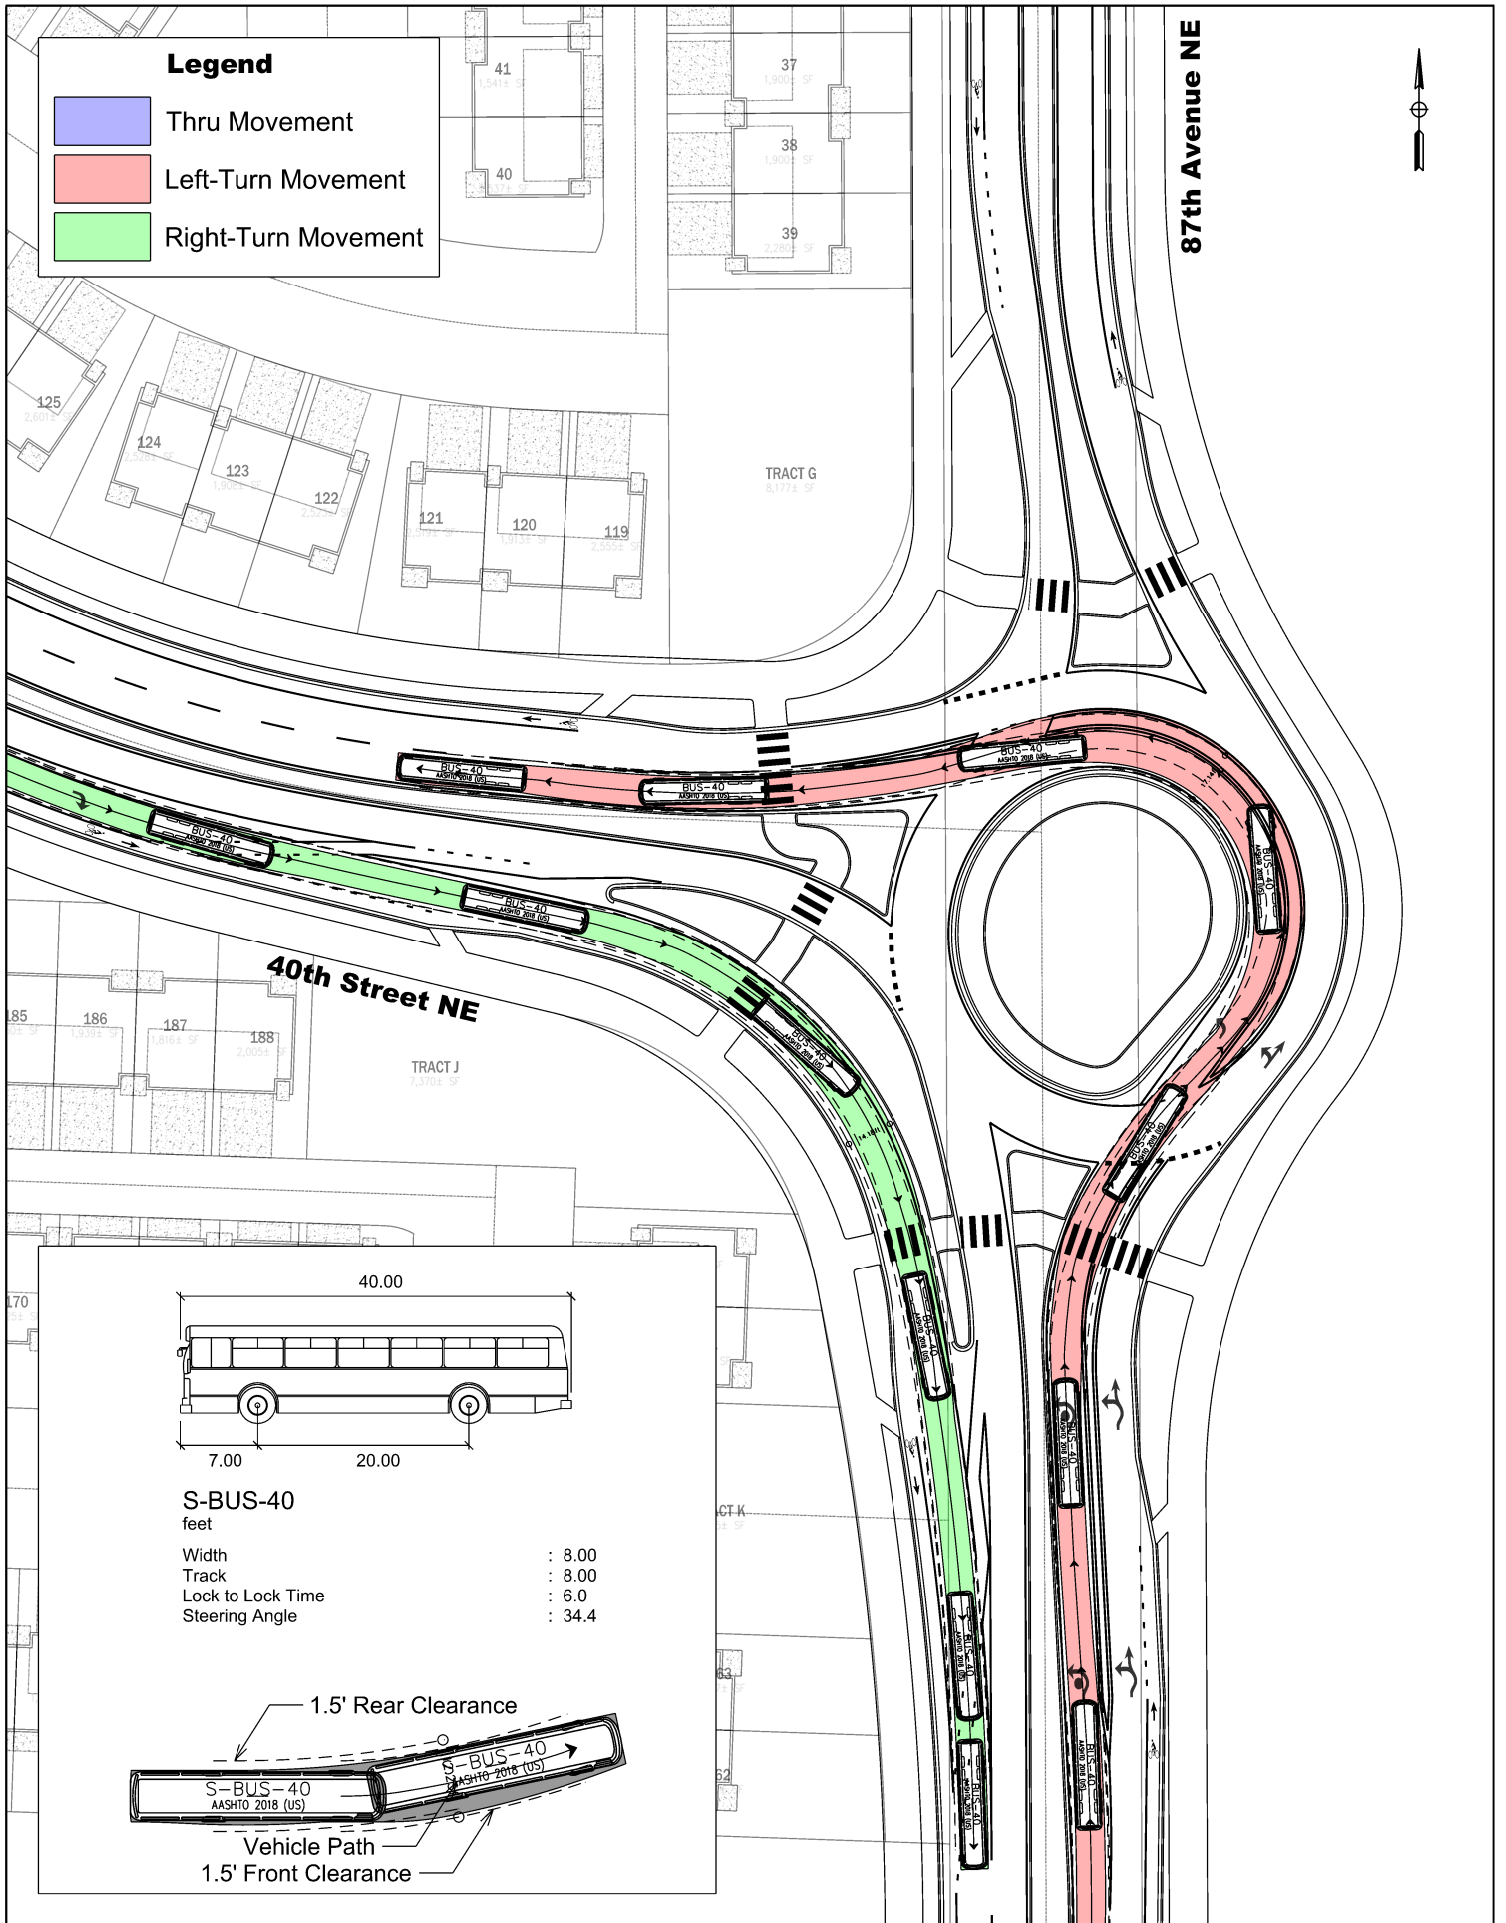

Legend

- Thru Movement
- Left-Turn Movement
- Right-Turn Movement

S-BUS-40
feet

Width	:	8.00
Track	:	8.00
Lock to Lock Time	:	6.0
Steering Angle	:	34.4

Legend

- Thru Movement
- Left-Turn Movement
- Right-Turn Movement

Legend

- Thru Movement
- Left-Turn Movement
- Right-Turn Movement

Legend

- Thru Movement
- Left-Turn Movement
- Right-Turn Movement

Legend

- Thru Movement
- Left-Turn Movement
- Right-Turn Movement

Legend

- Thru Movement
- Left-Turn Movement
- Right-Turn Movement