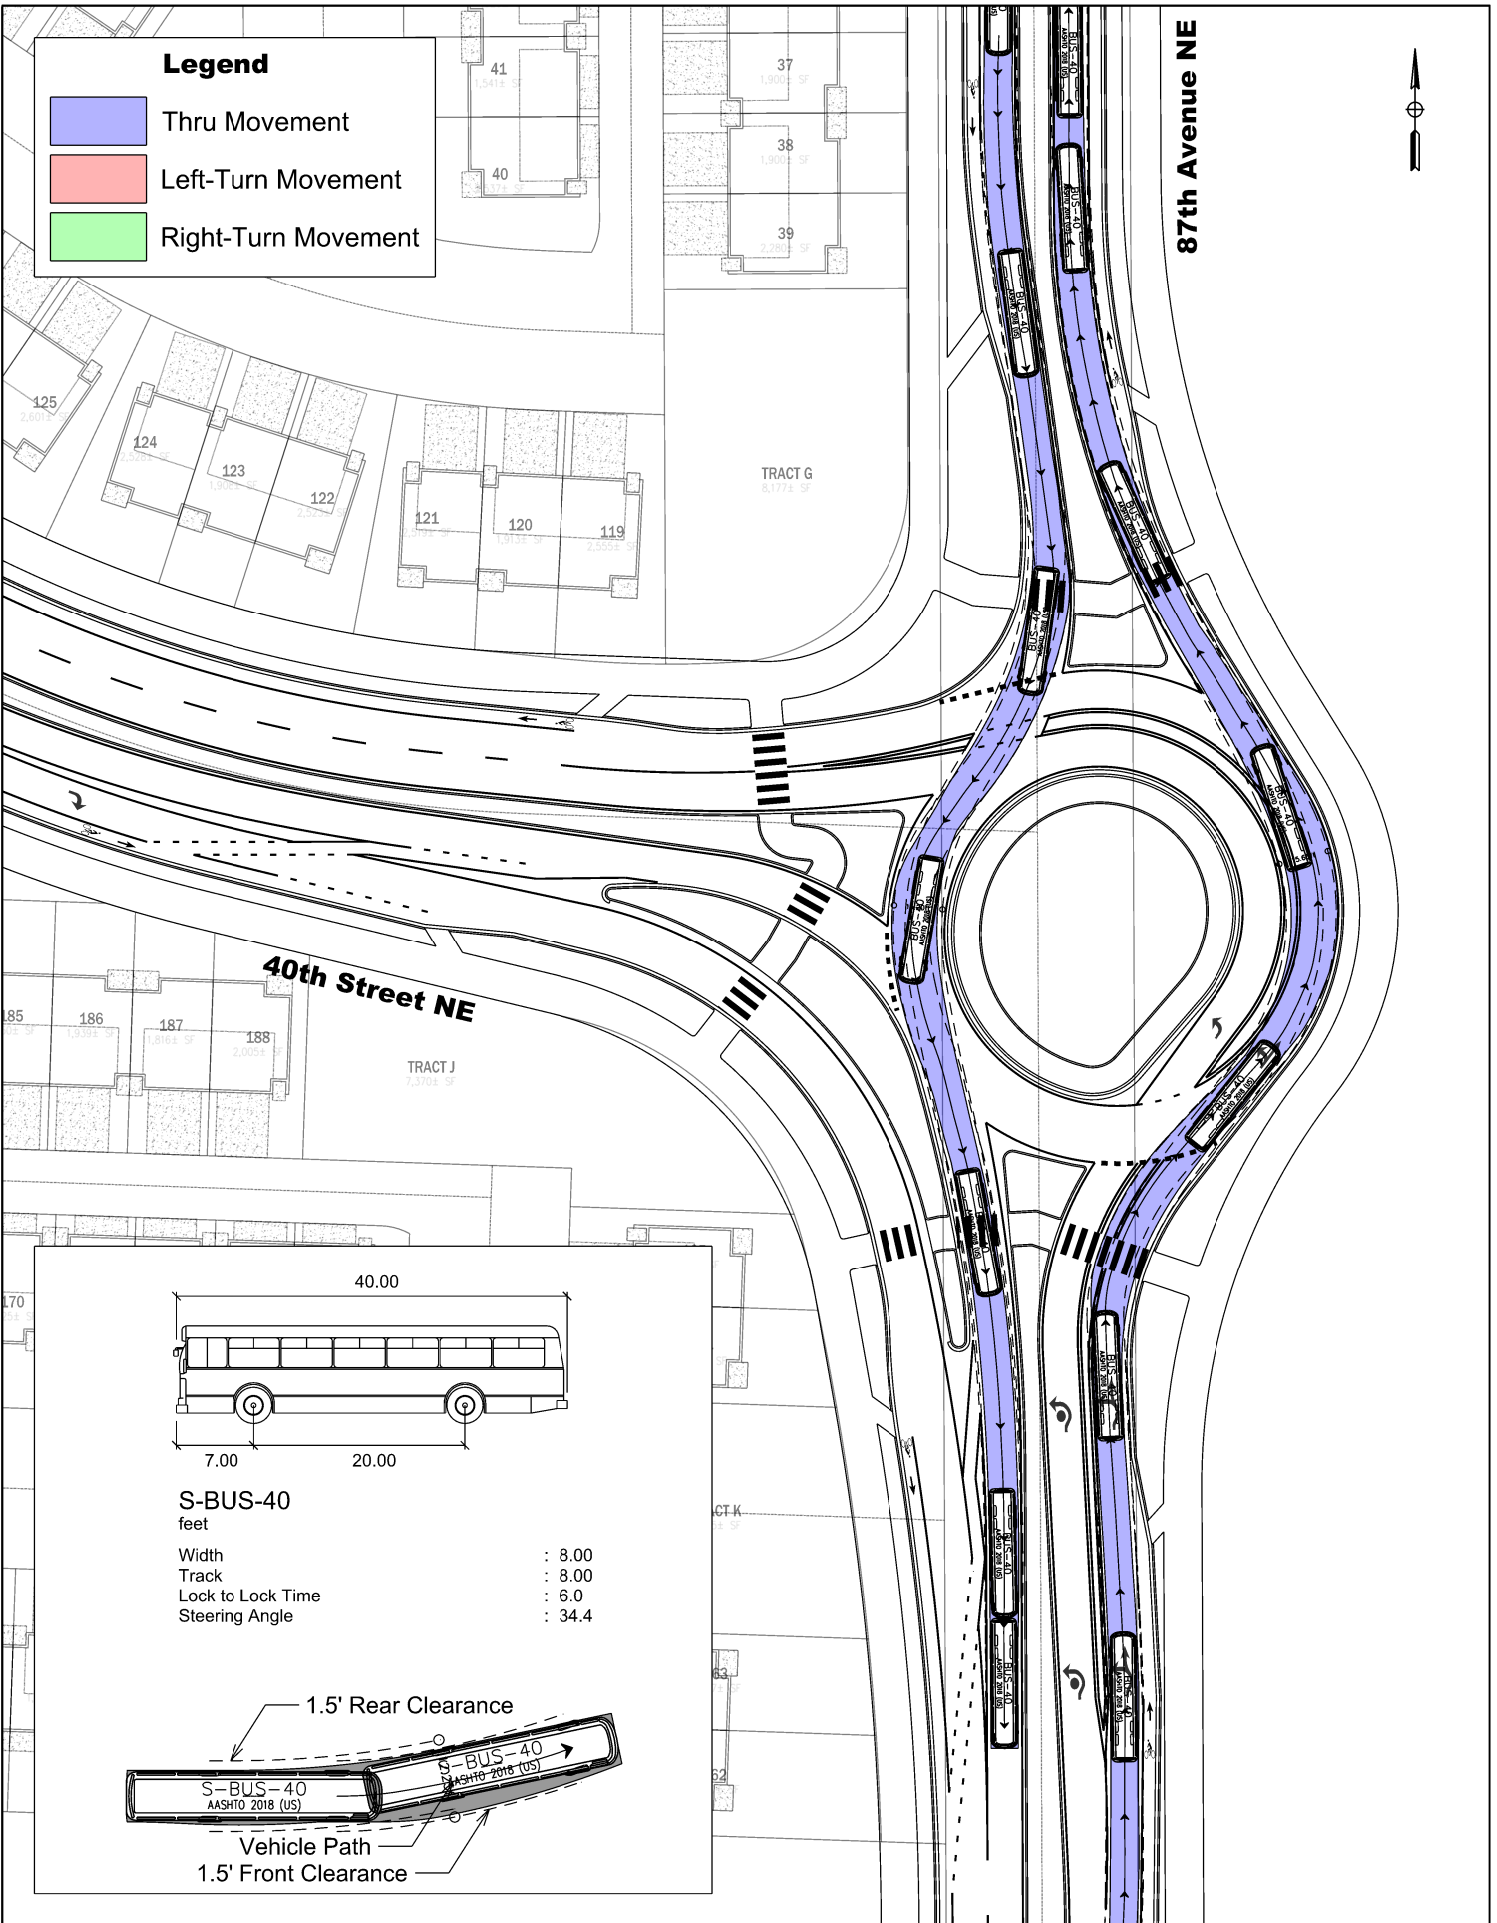

Legend

- Thru Movement
- Left-Turn Movement
- Right-Turn Movement

S-BUS-40
feet

Width	:	8.00
Track	:	8.00
Lock to Lock Time	:	6.0
Steering Angle	:	34.4

Legend

- Thru Movement
- Left-Turn Movement
- Right-Turn Movement

Legend

- Thru Movement
- Left-Turn Movement
- Right-Turn Movement

Legend

- Thru Movement
- Left-Turn Movement
- Right-Turn Movement

Legend

- Thru Movement
- Left-Turn Movement
- Right-Turn Movement

Legend

- Thru Movement
- Left-Turn Movement
- Right-Turn Movement