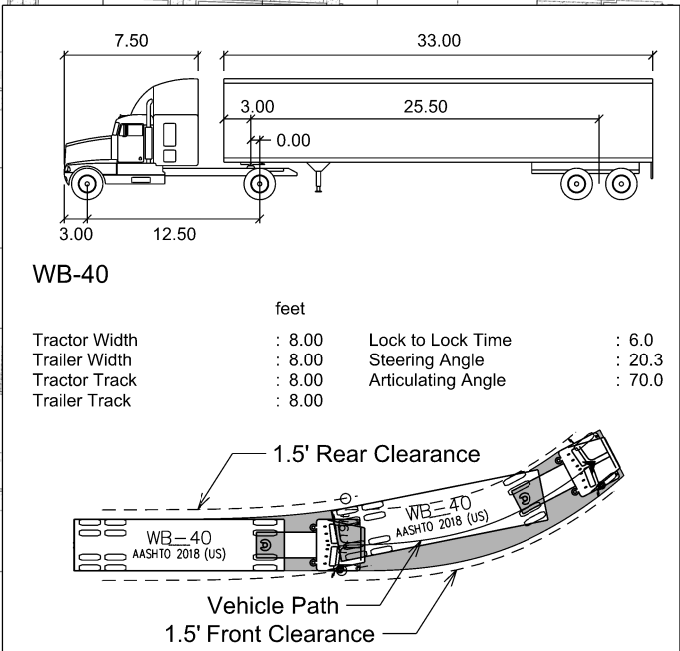

Legend

- Thru Movement
- Left-Turn Movement
- Right-Turn Movement