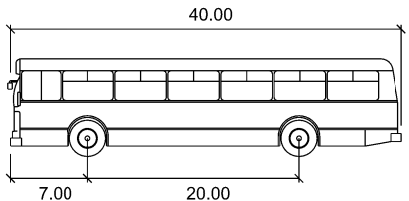

Legend

- Thru Movement
- Left-Turn Movement
- Right-Turn Movement

S-BUS-40
feet

Width	:	8.00
Track	:	8.00
Lock to Lock Time	:	6.0
Steering Angle	:	34.4

Legend

- Thru Movement
- Left-Turn Movement
- Right-Turn Movement