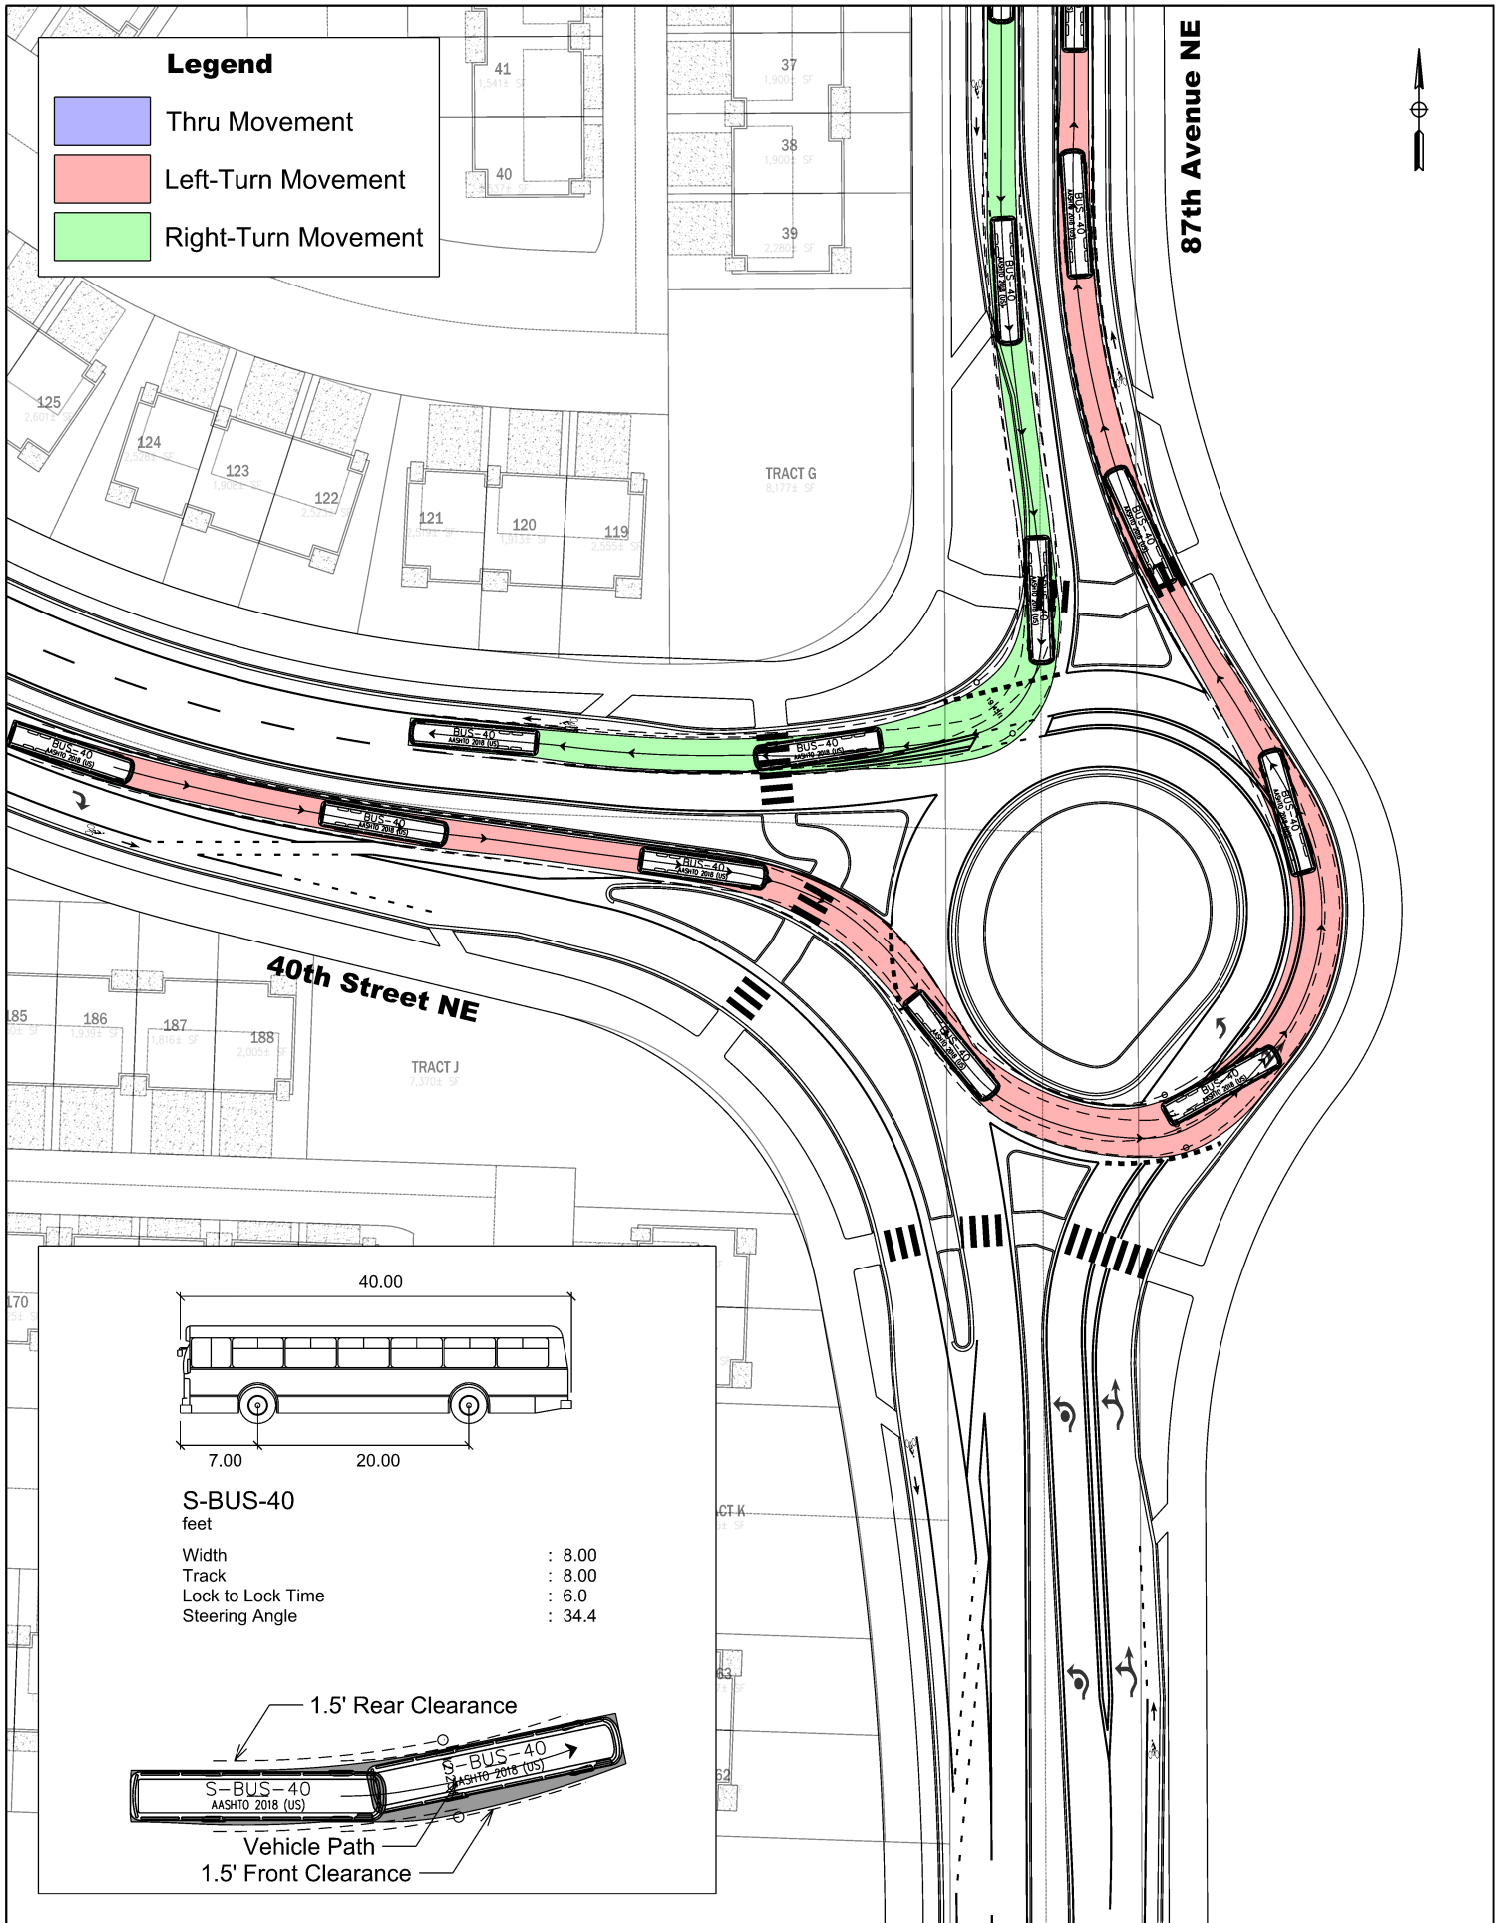

Legend

- Thru Movement
- Left-Turn Movement
- Right-Turn Movement

S-BUS-40
feet

Width	:	8.00
Track	:	8.00
Lock to Lock Time	:	6.0
Steering Angle	:	34.4

Legend

- Thru Movement
- Left-Turn Movement
- Right-Turn Movement

Legend

- Thru Movement
- Left-Turn Movement
- Right-Turn Movement

Legend

- Thru Movement
- Left-Turn Movement
- Right-Turn Movement

Legend

- Thru Movement
- Left-Turn Movement
- Right-Turn Movement

Legend

- Thru Movement
- Left-Turn Movement
- Right-Turn Movement