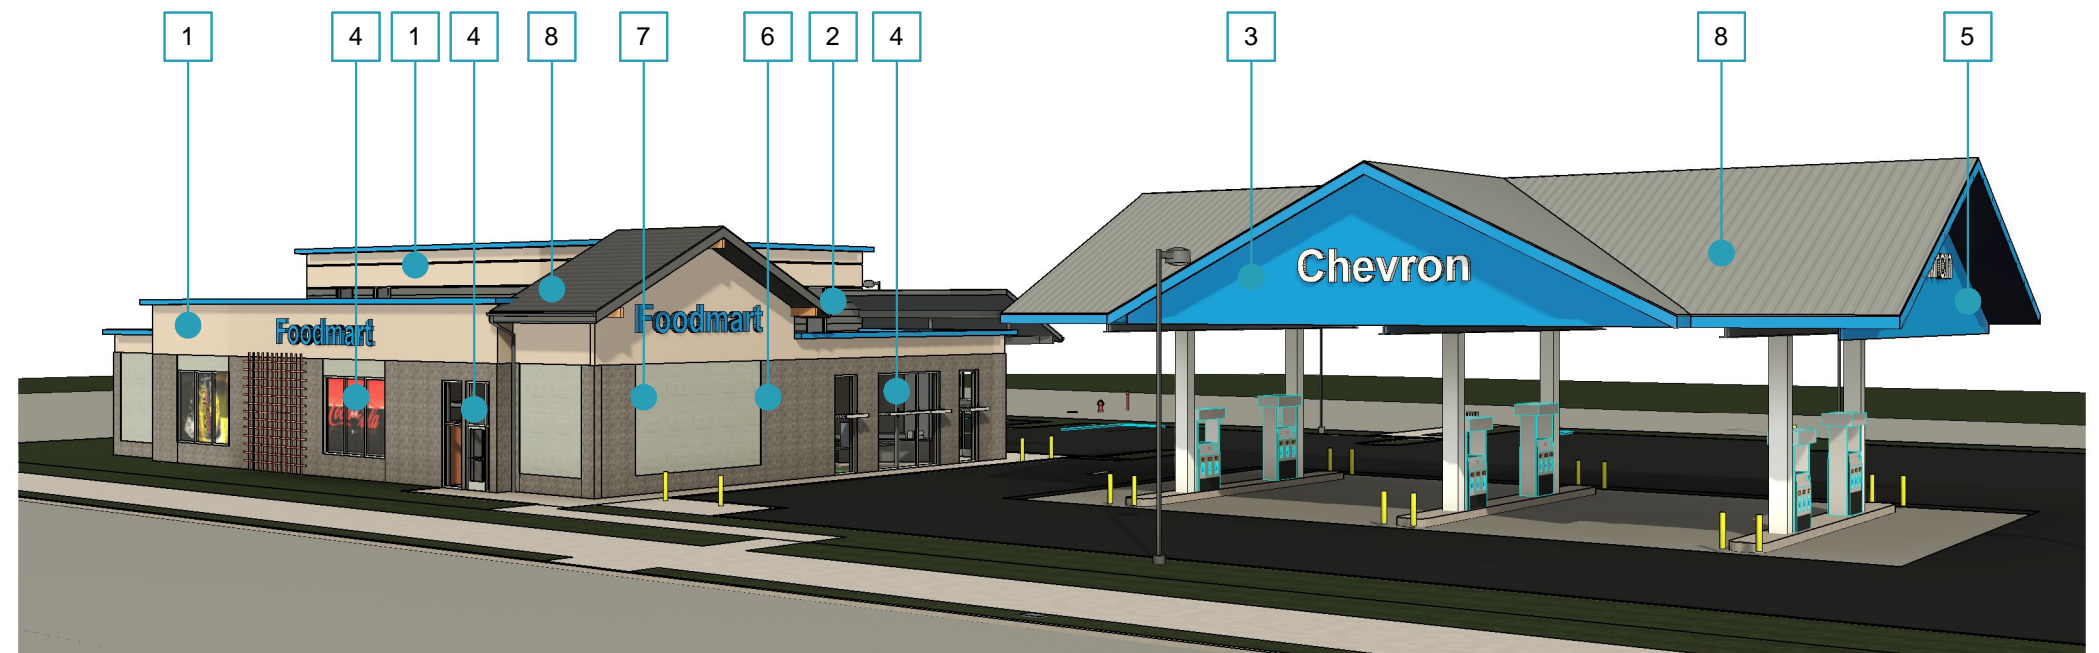

1 STUCCO: COLOR 1

2 PRE FINISHED METAL PANEL

3 METAL PANEL: COLOR 1

6 CMU: SPLIT FACE

7 CMU: GROUND FACE

4 STOREFRONT GLAZING

5 METAL PANEL: COLOR 2

8 METAL ROOFING

PERSPECTIVE VIEW

# EXTERIOR MATERIAL BOARD - WHITE BARN LOT 2