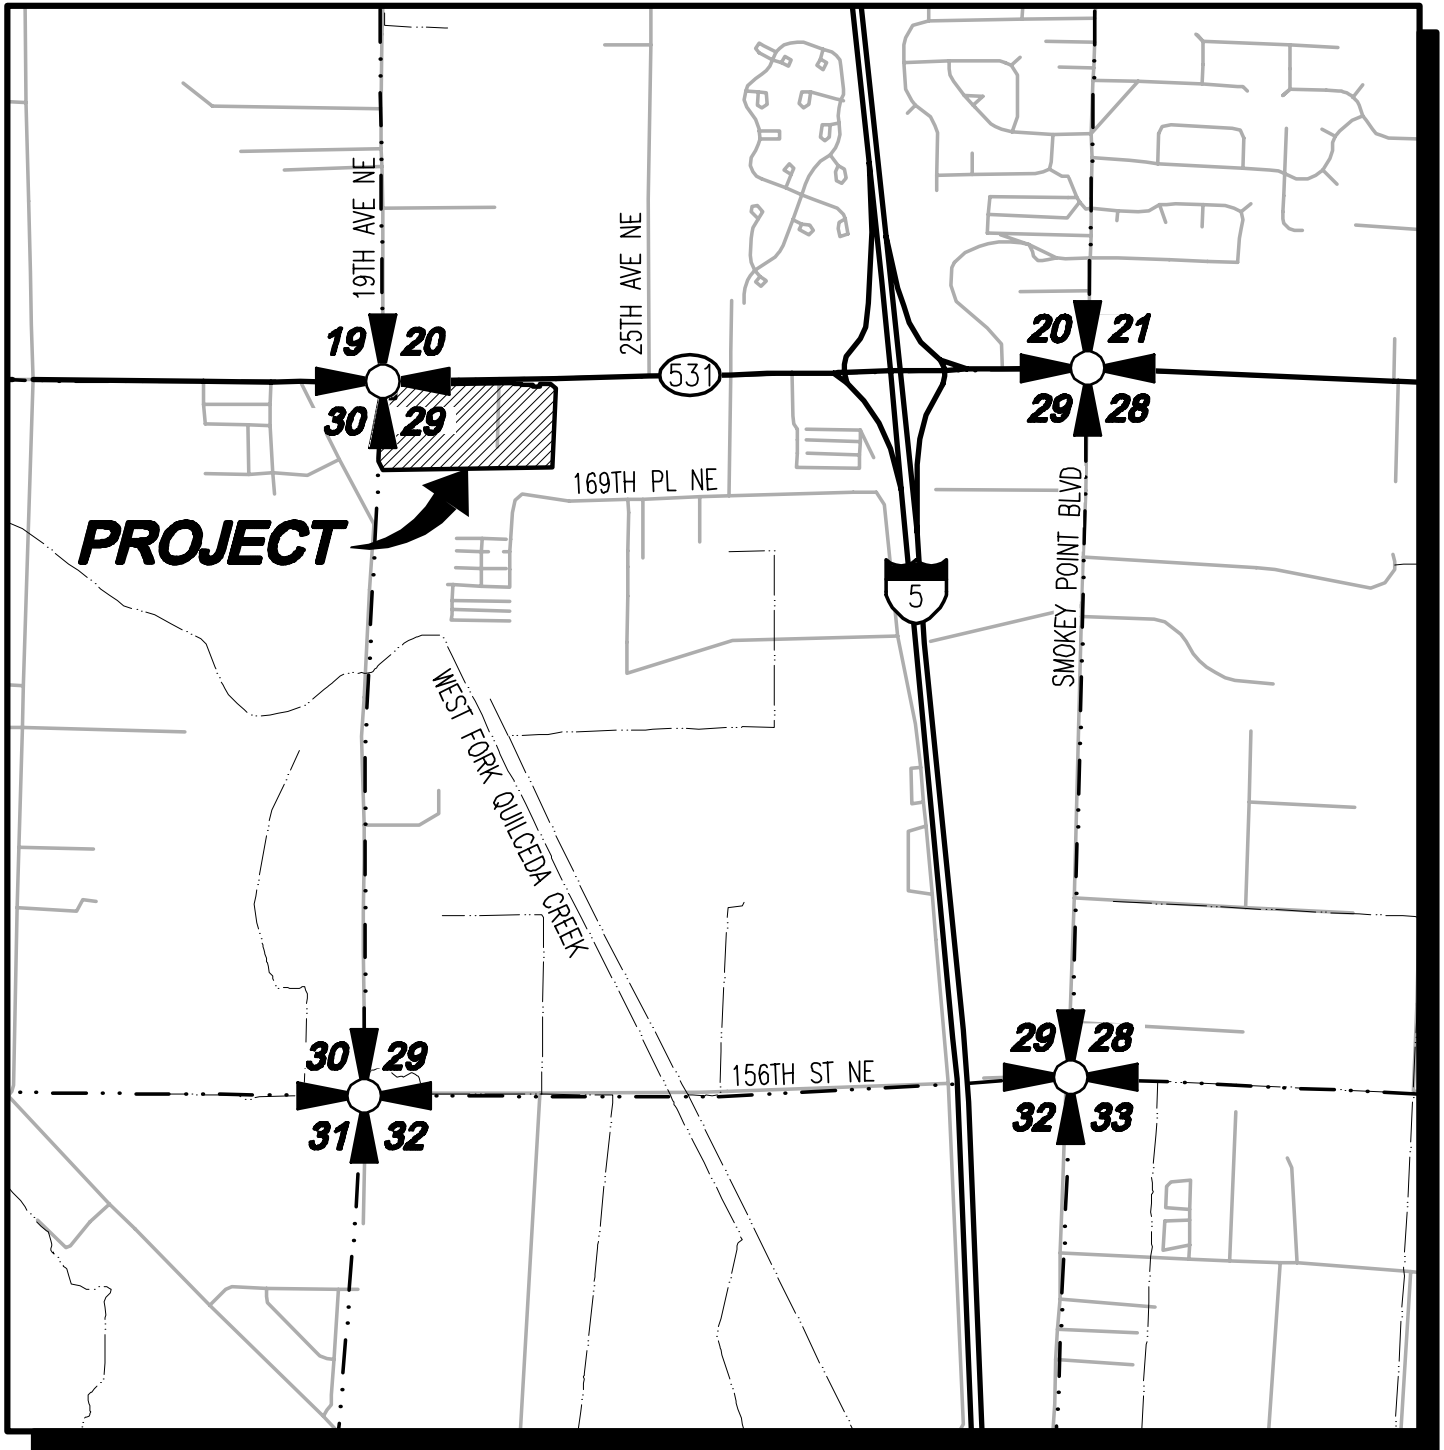

NW 1/4 OF NW 1/4 OF SEC 29 TWN 31 N, RGE 5 E, W.M., CITY OF MARYSVILLE, SNOHOMISH COUNTY, WASHINGTON

VICINITY MAP

SCALE: 1" = 2000'