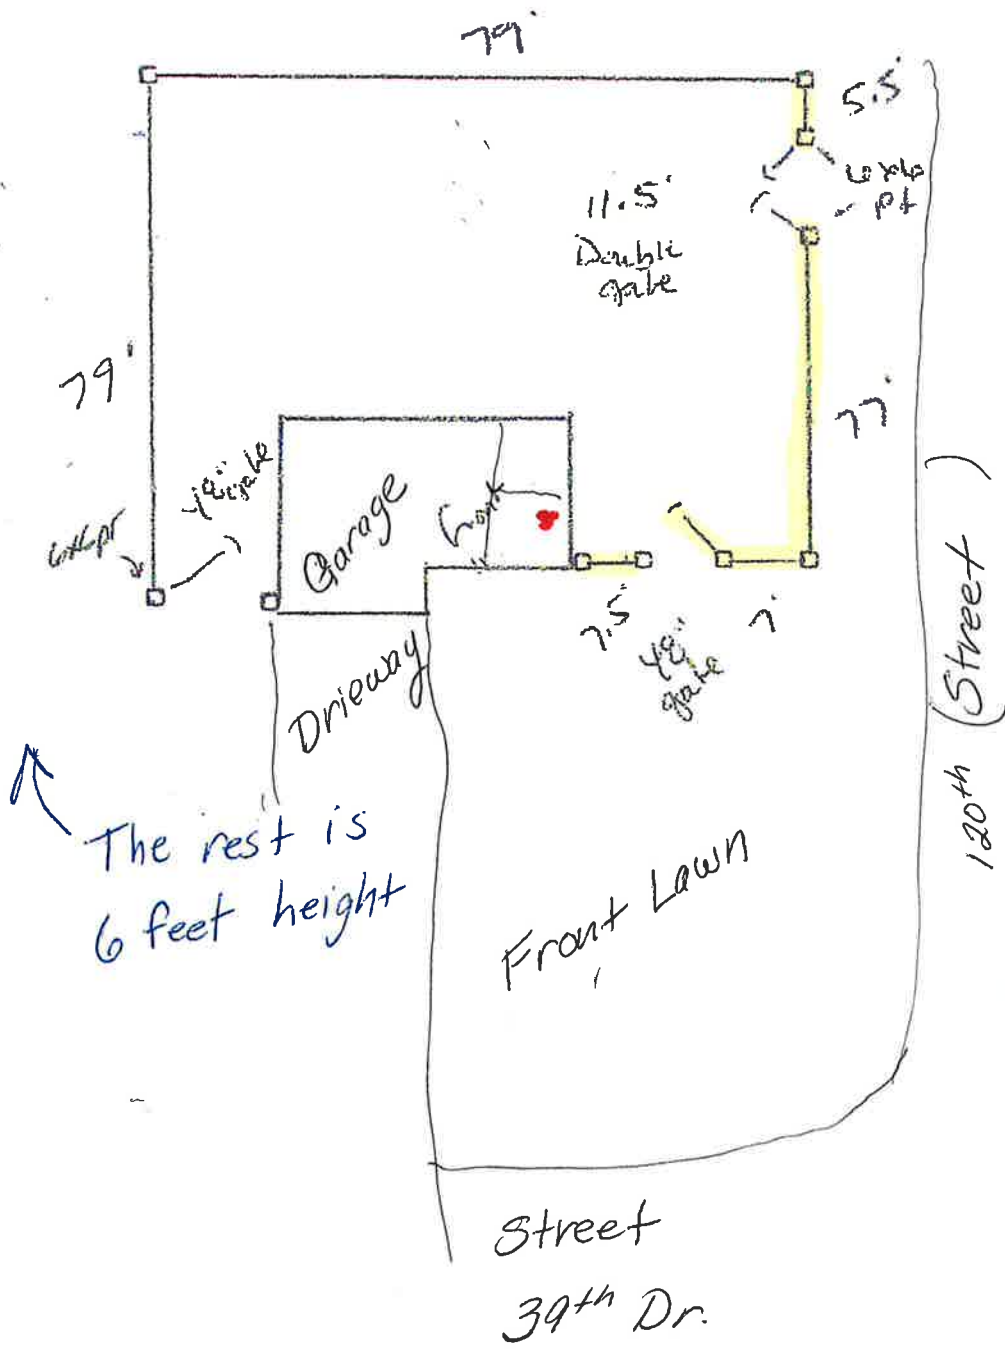

is 6 feet high

Yellow Highlighted needs 7 foot fence to block train noise.

• Bedroom window

Train

The rest is 6 feet height