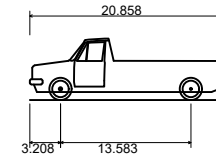

# PASSENGER TRUCK

SCALE: 1"=30'

F150 SuperCab 4x4 STYLESIDE 8' Box	
Overall Length	20.858ft
Overall Width	6.575ft
Overall Body Height	6.392ft
Min Body Ground Clearance	0.833ft
Track Width	6.575ft
Lock-to-lock time	4.00s
Curb to Curb Turning Radius	26.150ft