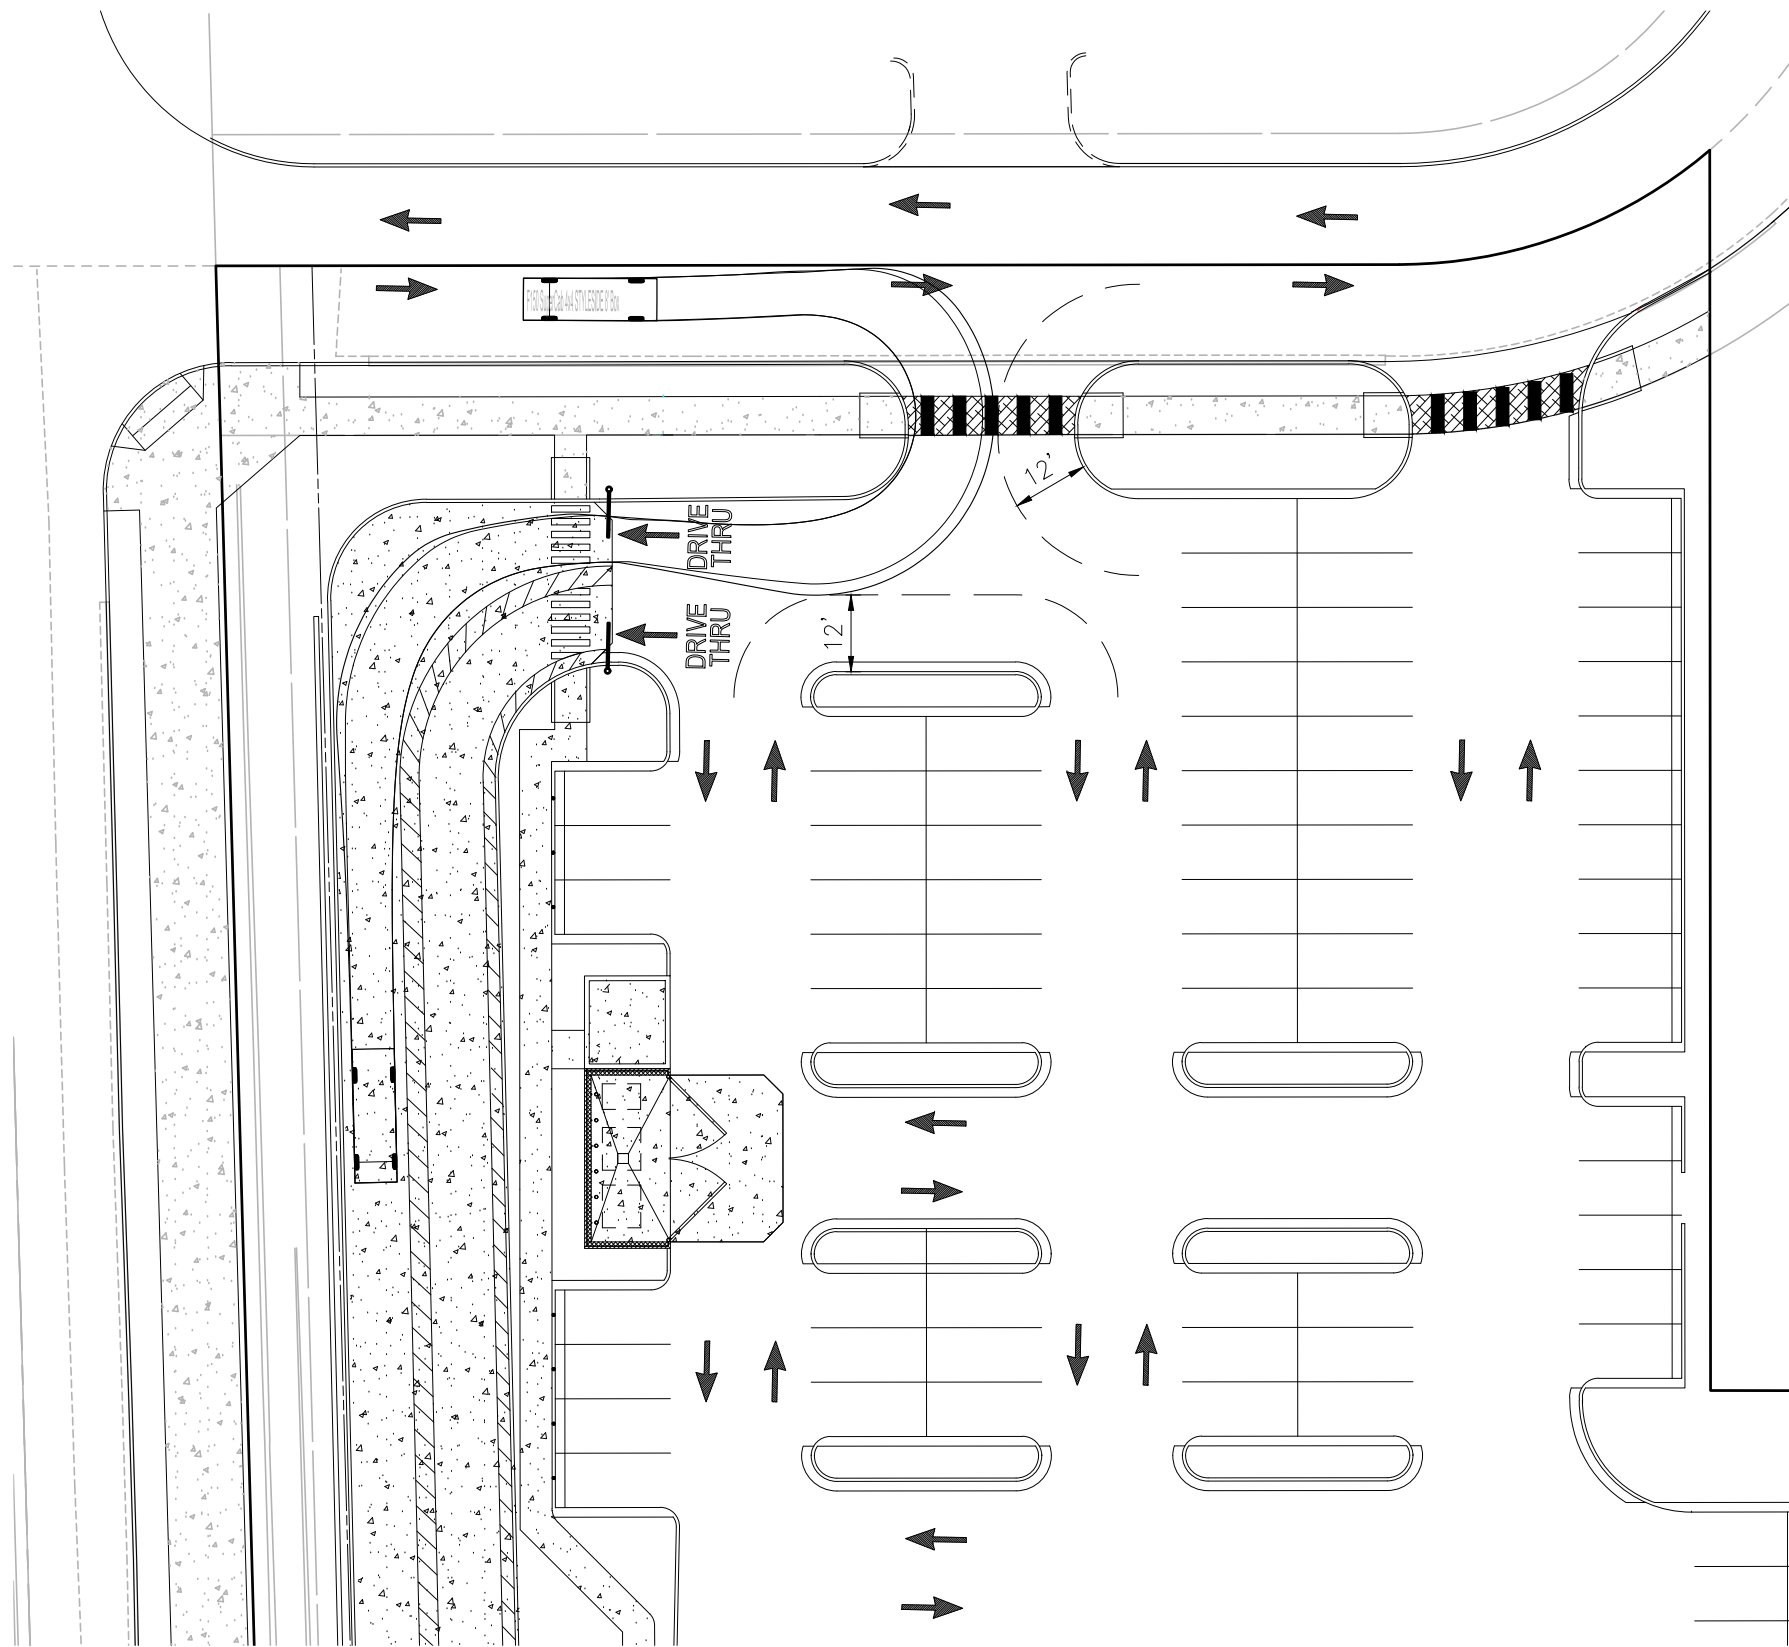

# PASSENGER TRUCK

SCALE: 1"=30'

F150 SuperCab 4x4 STYLESIDE 8' Box	
Overall Length	20.858ft
Overall Width	6.575ft
Overall Body Height	6.392ft
Min Body Ground Clearance	0.833ft
Track Width	6.575ft
Lock-to-lock time	4.00s
Curb to Curb Turning Radius	26.150ft