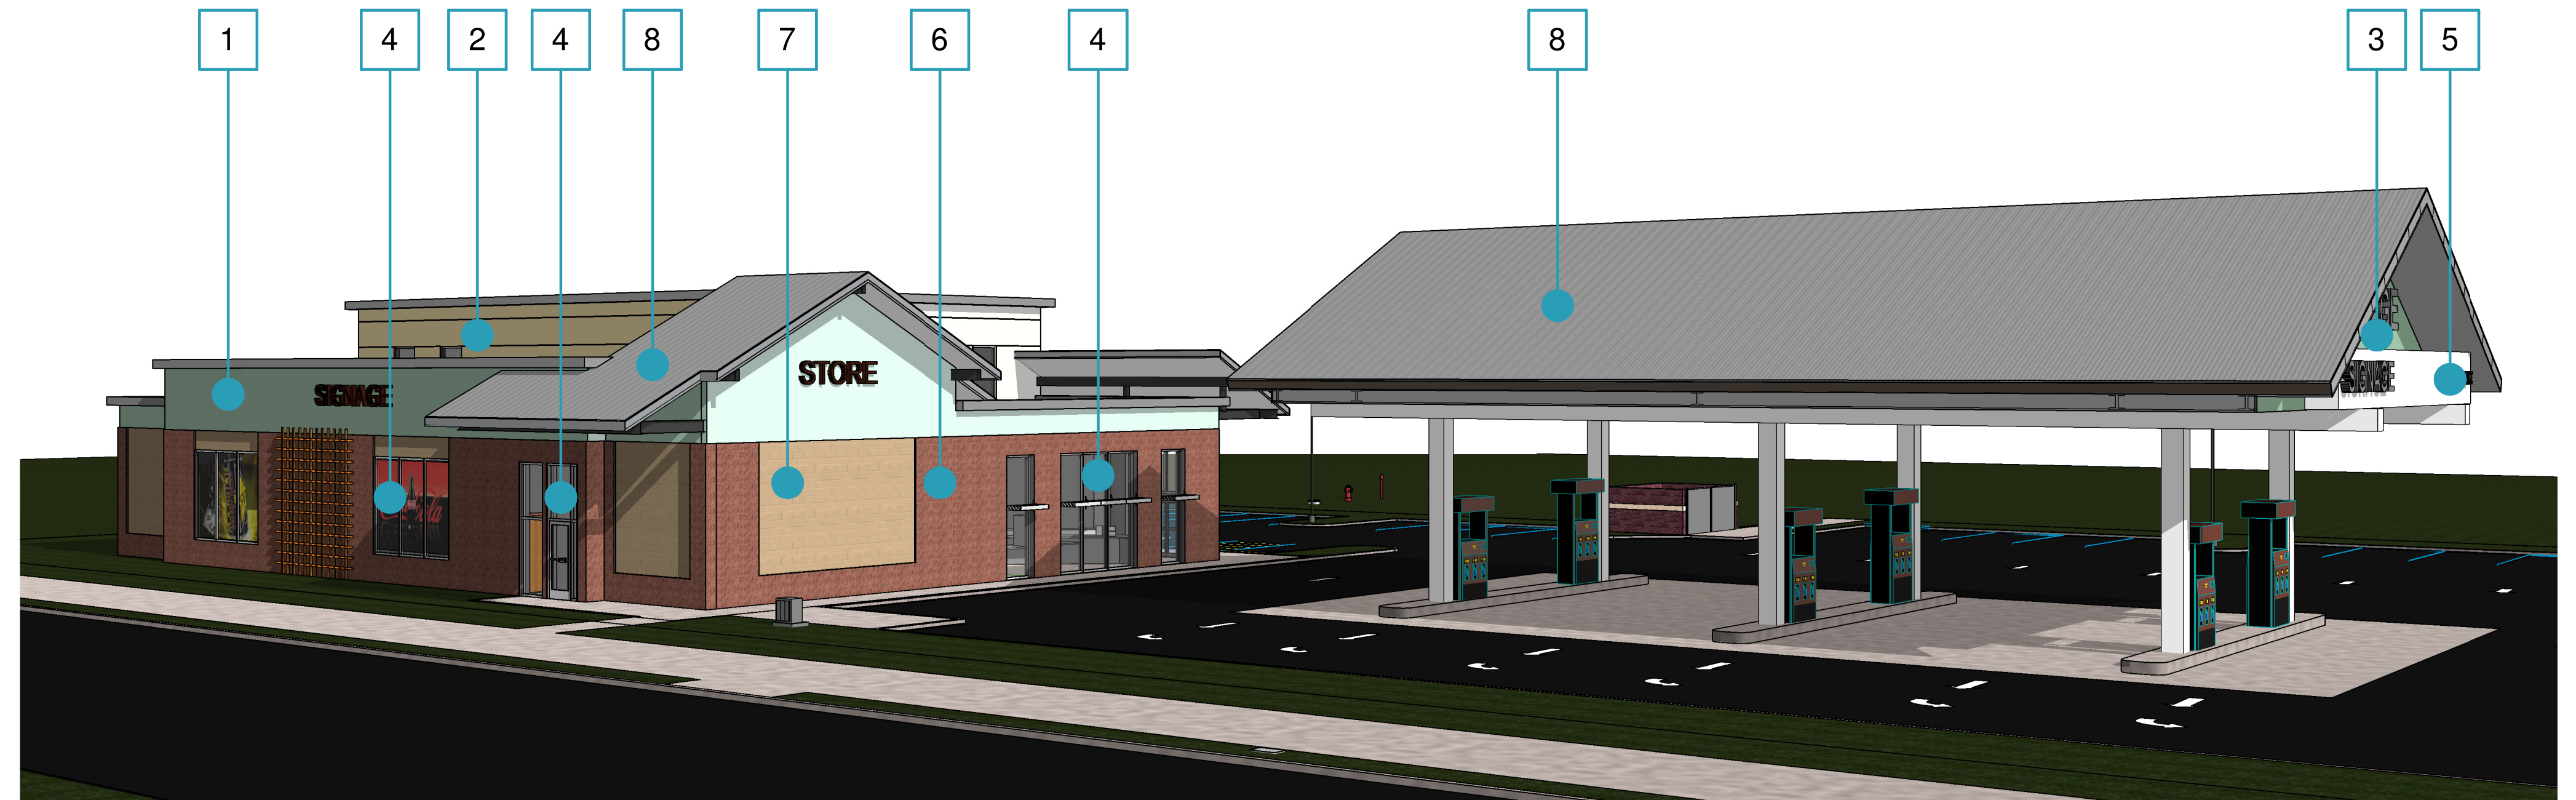

1 STUCCO: COLOR 1

2 STUCCO: COLOR 2

3 METAL PANEL: COLOR 1

5 METAL PANEL: COLOR 2

6 CMU: SPLIT FACE

7 CMU: GROUND FACE

4 STOREFRONT GLAZING

8 METAL ROOFING

PERSPECTIVE VIEW

EXTERIOR MATERIAL BOARD - WHITE BARN LOT 2

• Project # 22428 • 06/24/22